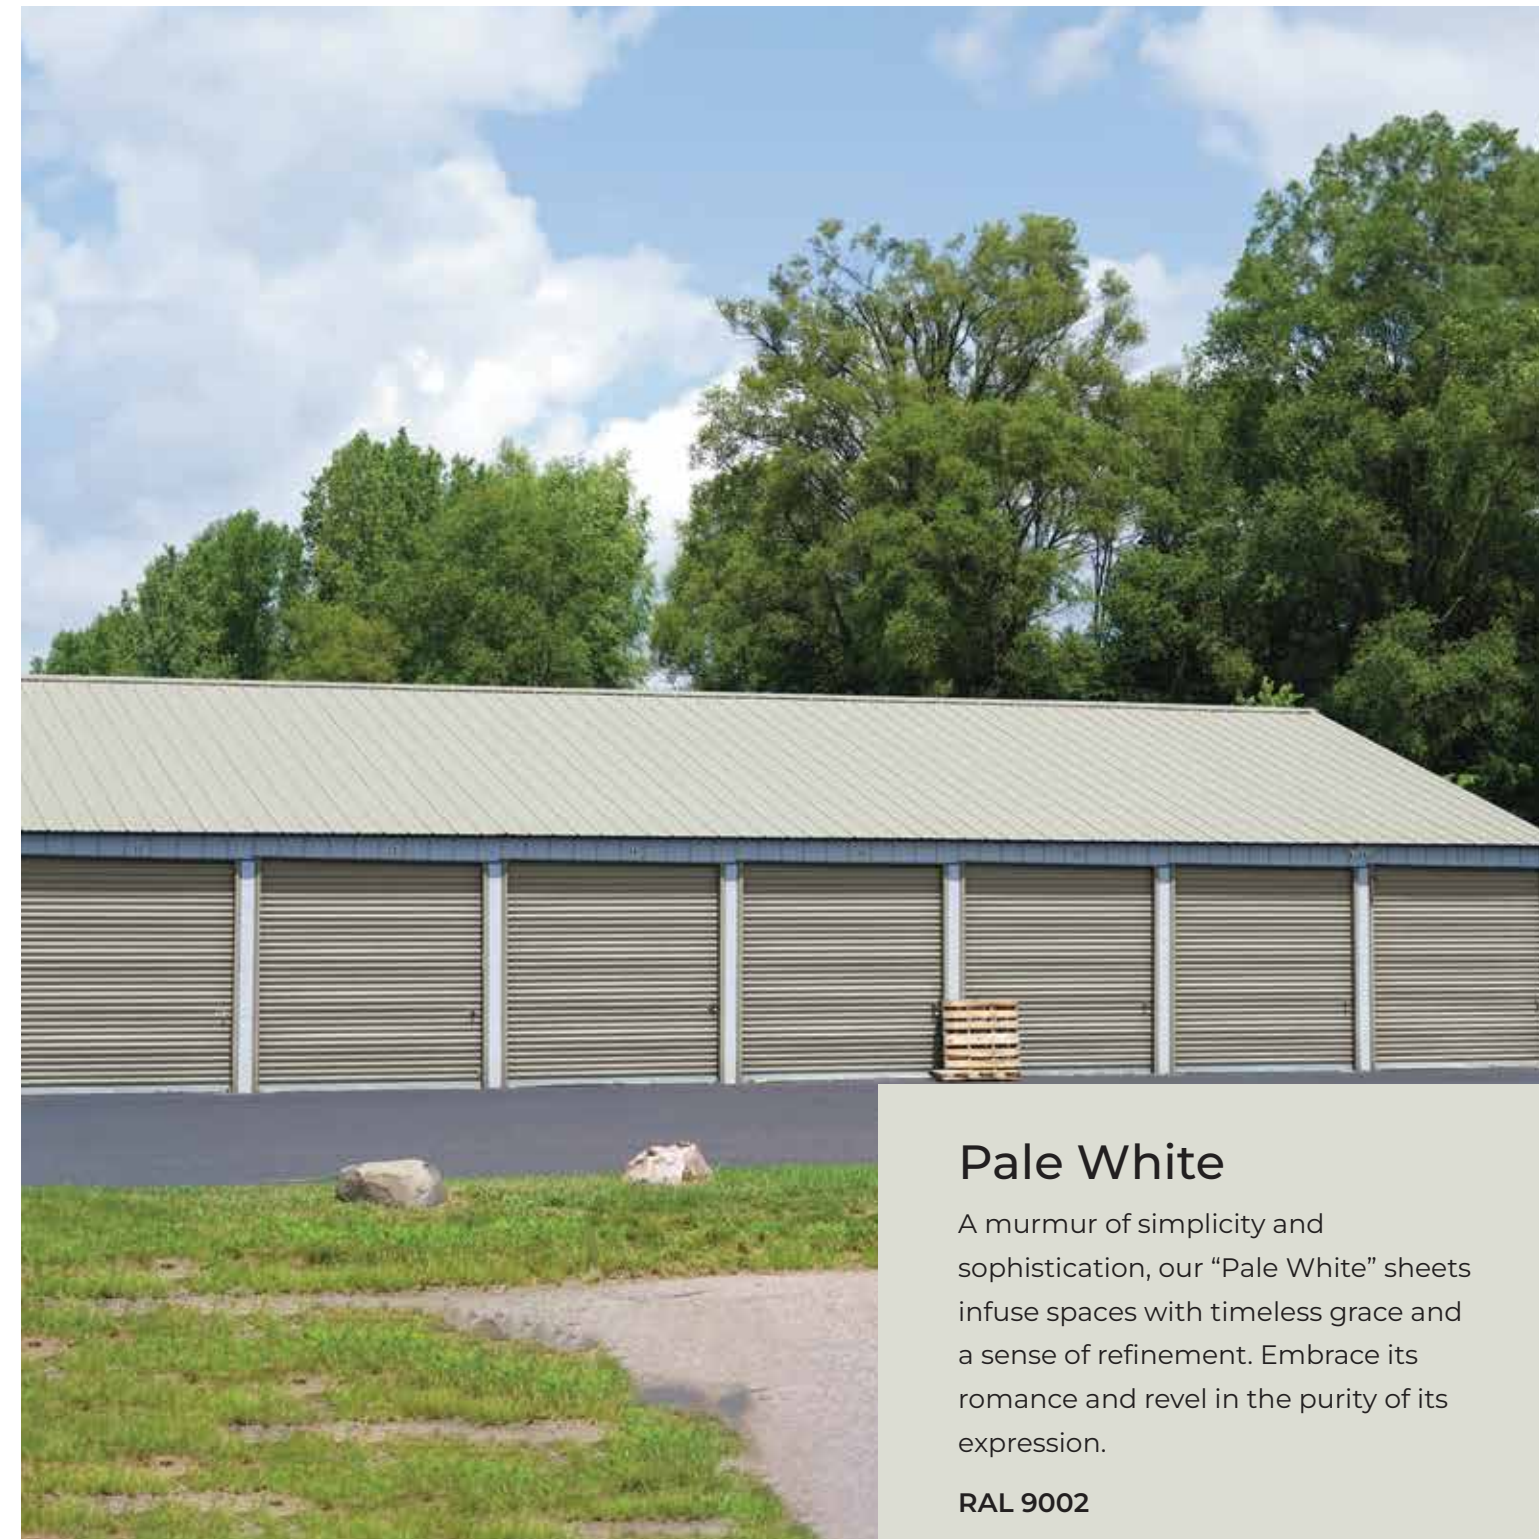

Fern Green

This lush hue conjures images of sun-dappled glades and the soft rustle of leaves underfoot. It infuses spaces with the gentle rhythms of the forest amidst verdant foliage.

RAL 6005

Pale White

A murmur of simplicity and sophistication, our "Pale White" sheets infuse spaces with timeless grace and a sense of refinement. Embrace its romance and revel in the purity of its expression.

RAL 9002